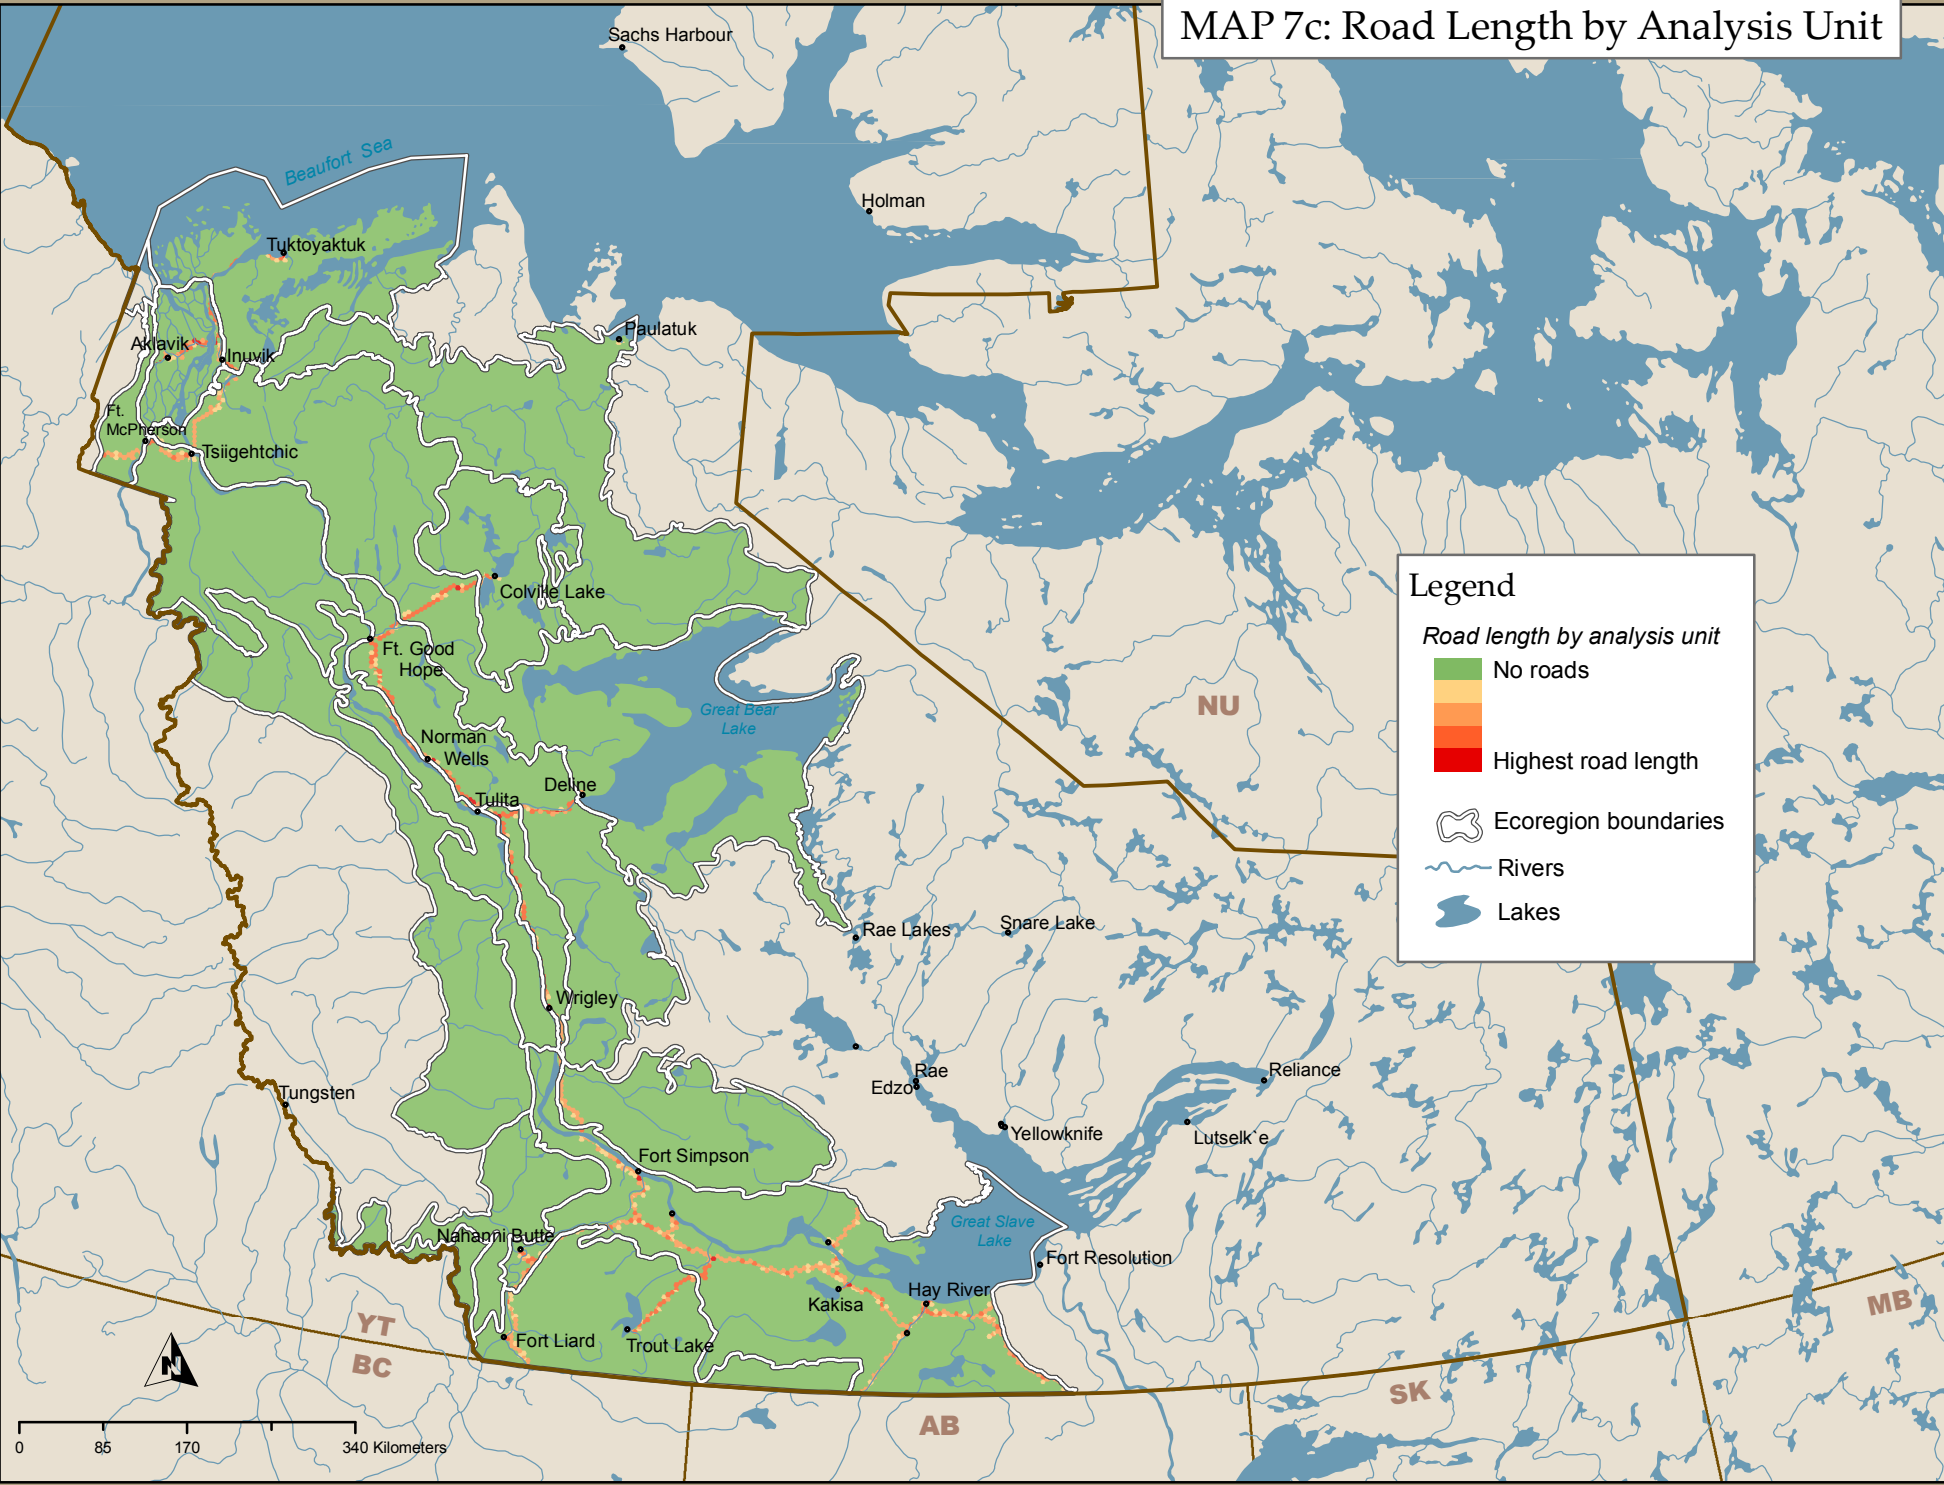

MAP 7c: Road Length by Analysis Unit

**Legend**

*Road length by analysis unit*

- No roads
- Highest road length

Ecoregion boundaries

Rivers

Lakes